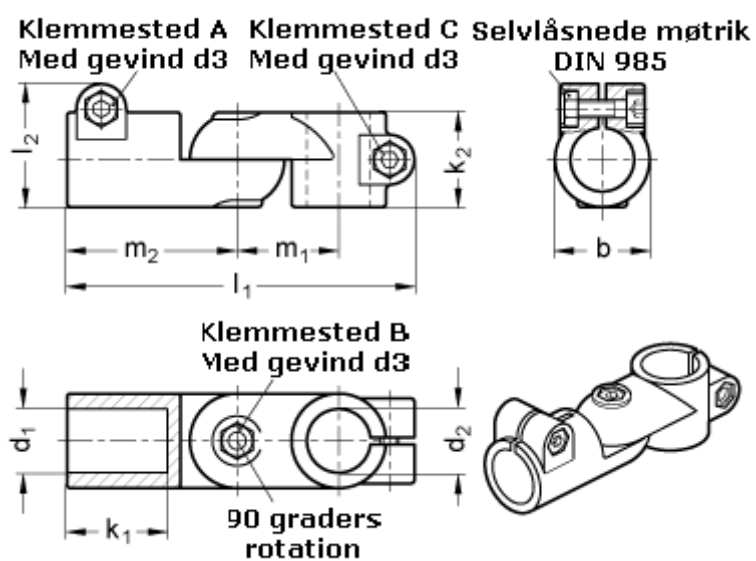

Article number: 20284B25B30S2SW

Description: E+G Swivel connector joint
GN284-B25-B30-2-SW

Measures

$b = 40$	$m_1 = 43$
$d_1 = B25$	$m_2 = 72$
$d_2 = B30$	
$d_3 = M 8$	
$k_1 = 42.5$	
$k_2 = 40$	
$l_1 = 147$	
$l_2 = 52.0$	